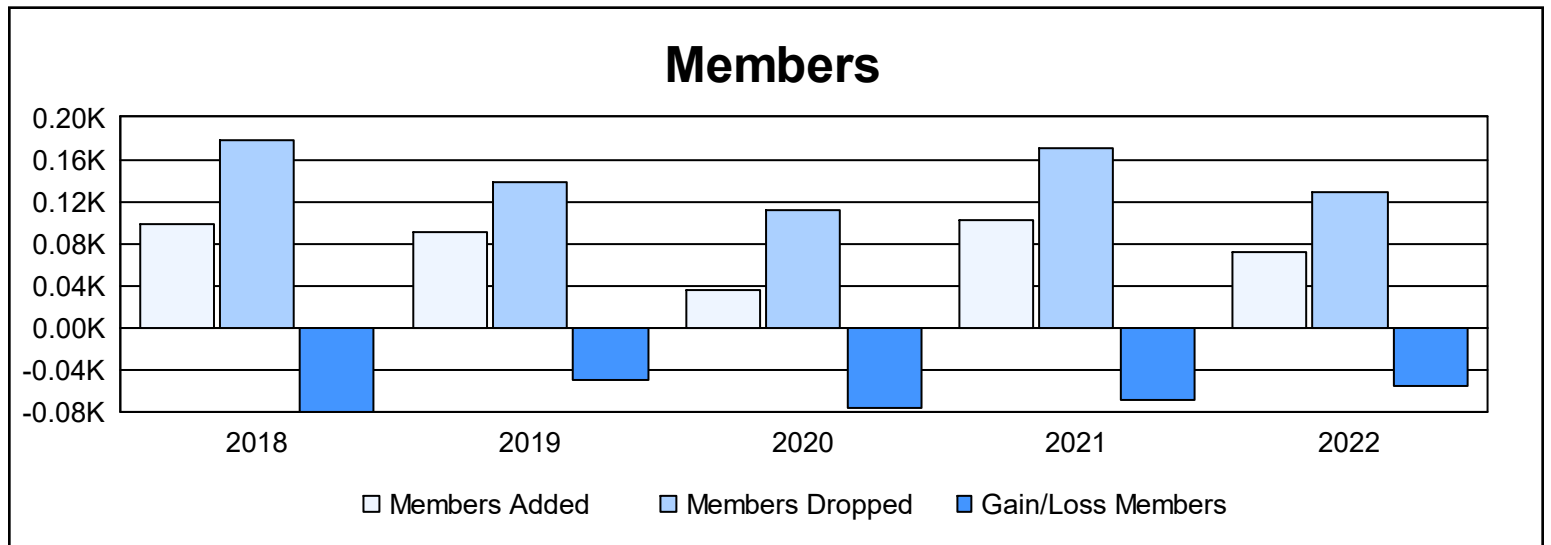

Year	New Clubs	Dropped Clubs	Gain/ Loss Clubs	New Members	Charter Members	Reinstate Members	Transfer Members	Total Member Added	Total Members Dropped	Gain/ Loss Members
2017-2018	0	2	-2	81	1	5	12	99	179	-80
2018-2019	0	0	0	83	1	3	3	90	139	-49
2019-2020	0	0	0	31	0	3	1	35	112	-77
2020-2021	0	5	-5	70	6	3	23	102	170	-68
2021-2022	0	1	-1	63	0	0	9	72	128	-56
<b>Average</b>	<b>0</b>	<b>2</b>	<b>-2</b>	<b>66</b>	<b>2</b>	<b>3</b>	<b>10</b>	<b>80</b>	<b>146</b>	<b>-66</b>

### Membership Composition June 2022 Cumulative