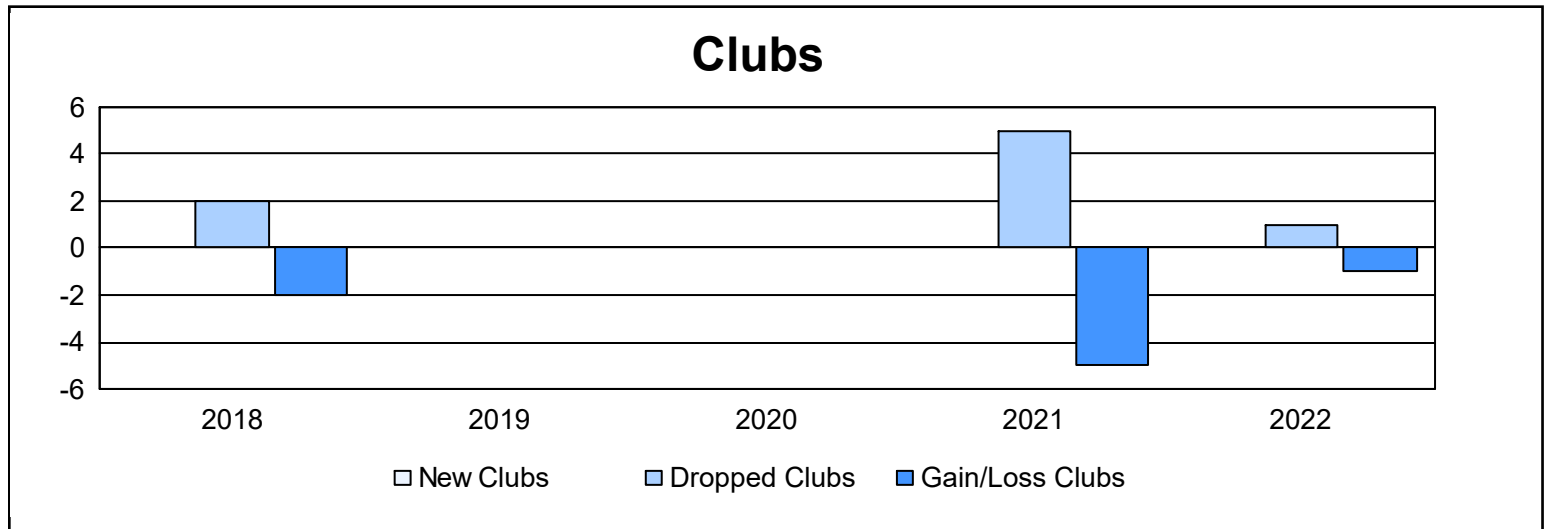

Year	New Clubs	Dropped Clubs	Gain/ Loss Clubs	New Members	Charter Members	Reinstate Members	Transfer Members	Total Member Added	Total Members Dropped	Gain/ Loss Members
2017-2018	0	2	-2	81	1	5	12	99	179	-80
2018-2019	0	0	0	83	1	3	3	90	139	-49
2019-2020	0	0	0	31	0	3	1	35	112	-77
2020-2021	0	5	-5	70	6	3	23	102	170	-68
2021-2022	0	1	-1	63	0	0	9	72	128	-56
<b>Average</b>	<b>0</b>	<b>2</b>	<b>-2</b>	<b>66</b>	<b>2</b>	<b>3</b>	<b>10</b>	<b>80</b>	<b>146</b>	<b>-66</b>

### Membership Composition June 2022 Cumulative