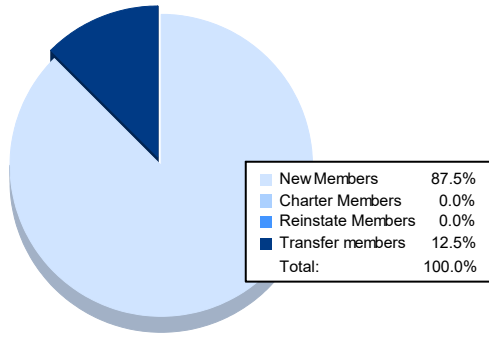

Year	New Clubs	Dropped Clubs	Gain/ Loss Clubs	New Members	Charter Members	Reinstate Members	Transfer Members	Total Member Added	Total Members Dropped	Gain/ Loss Members
2017-2018	0	2	-2	81	1	5	12	99	179	-80
2018-2019	0	0	0	83	1	3	3	90	139	-49
2019-2020	0	0	0	31	0	3	1	35	112	-77
2020-2021	0	5	-5	70	6	3	23	102	170	-68
2021-2022	0	1	-1	63	0	0	9	72	128	-56
<b>Average</b>	<b>0</b>	<b>2</b>	<b>-2</b>	<b>66</b>	<b>2</b>	<b>3</b>	<b>10</b>	<b>80</b>	<b>146</b>	<b>-66</b>

### Membership Composition June 2022 Cumulative